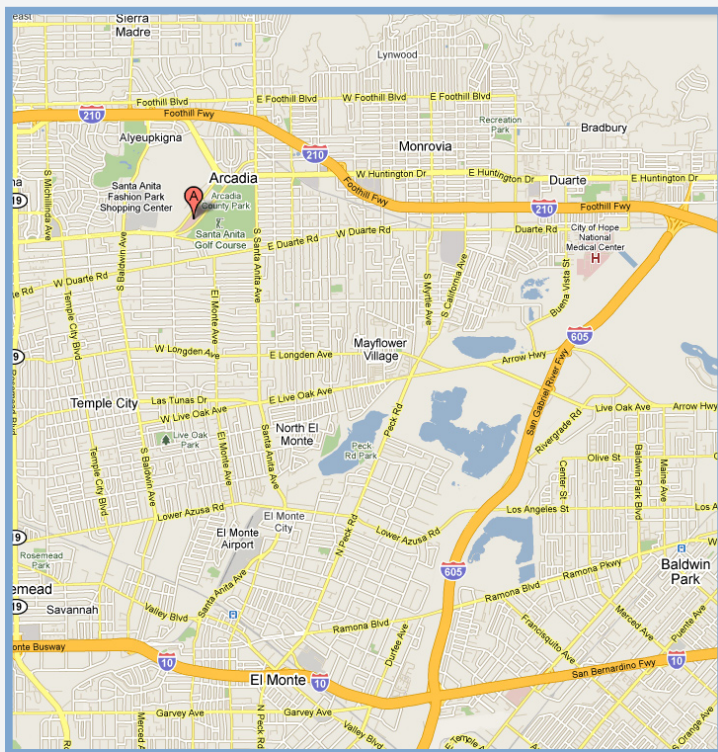

## Map and Directions

**METHODIST HOSPITAL**  
*The Next Generation of Care*

300 W. Huntington Drive • Arcadia, CA 91007  
[www.methodisthospital.org](http://www.methodisthospital.org)

# Directions to Methodist Hospital

300 W. HUNTINGTON DRIVE • ARCADIA, CALIFORNIA 91007

Methodist Hospital is conveniently located in the San Gabriel Valley between the 210 Freeway to the north, the 605 to the east and the 10 Freeway to the south. The hospital is across from the Santa Anita Racetrack. If you need further instructions, use our **Direction Hotline, 626-898-8400**.

## If you are coming from the west:

Take the 210 Freeway (Foothill) East and take the Santa Anita Avenue exit. Go south and make a right on Huntington Drive. Please note that Huntington Drive splits at this point. Take the left fork of Huntington Drive. The Santa Anita Inn will be on your left and the Santa Anita Racetrack on your right. The hospital will be on your left.

## If you are coming from the south:

Take the 605 Freeway (San Gabriel River) North. As soon as you reach the 210 Freeway (Foothill), take the 210 Freeway West. Take the Santa Anita Avenue exit and head south. Make a right on Huntington Drive. Please note that Huntington Drive splits at this point. Take the left fork of Huntington Drive. The Santa Anita Inn will be on your left and the Santa Anita Racetrack on your right. The hospital will be on your left.