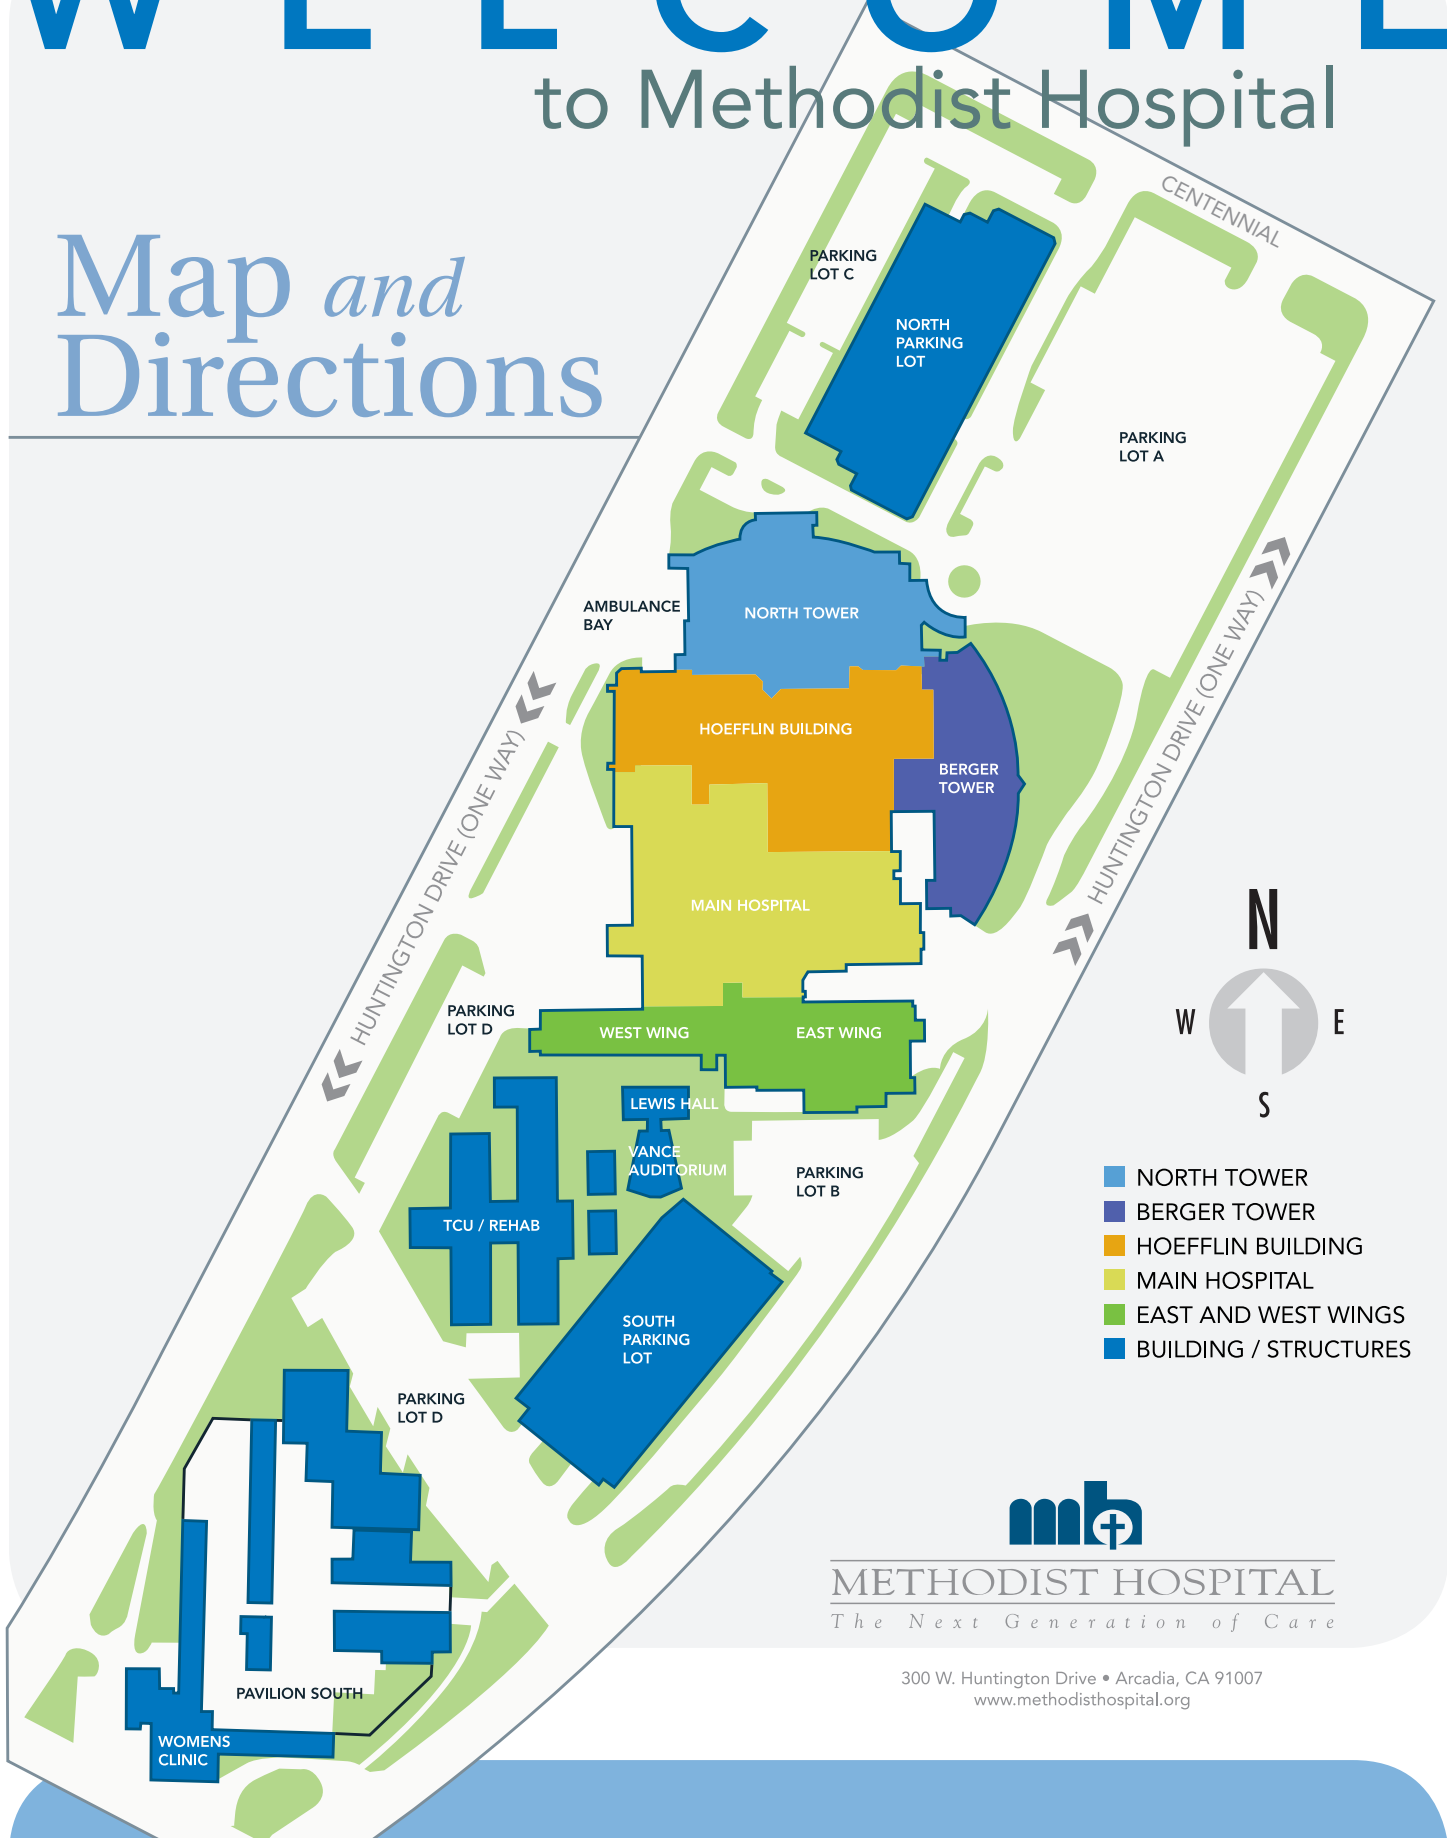

W E L C O M E

to Methodist Hospital

Map and Directions

METHODIST HOSPITAL
The Next Generation of Care

300 W. Huntington Drive • Arcadia, CA 91007
www.methodisthospital.org